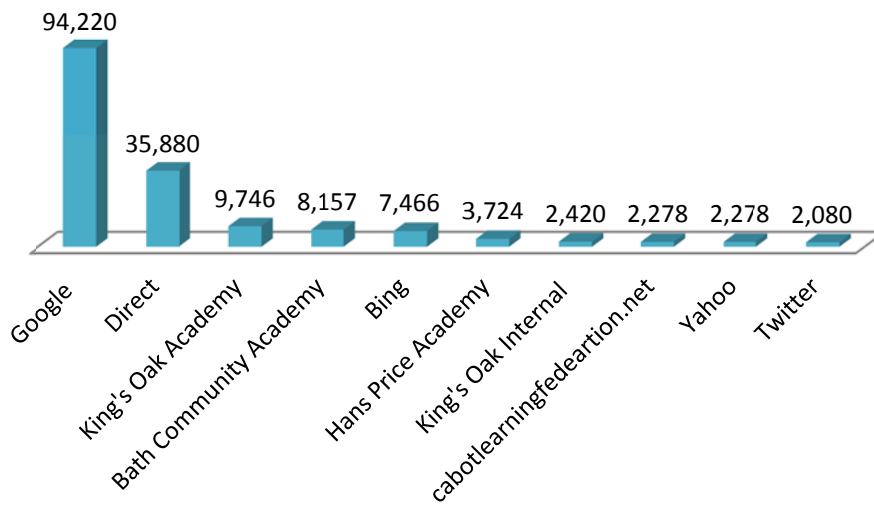

How Did They Find Us?