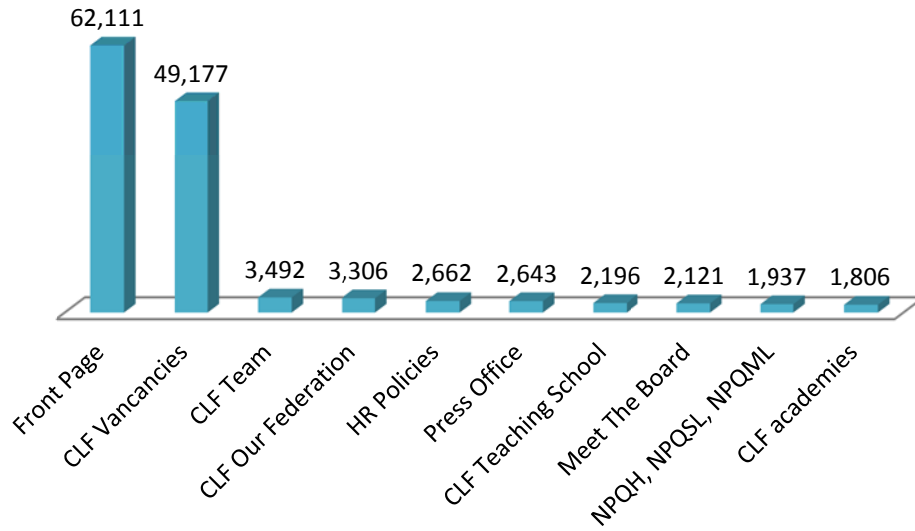

Top Ten Pages