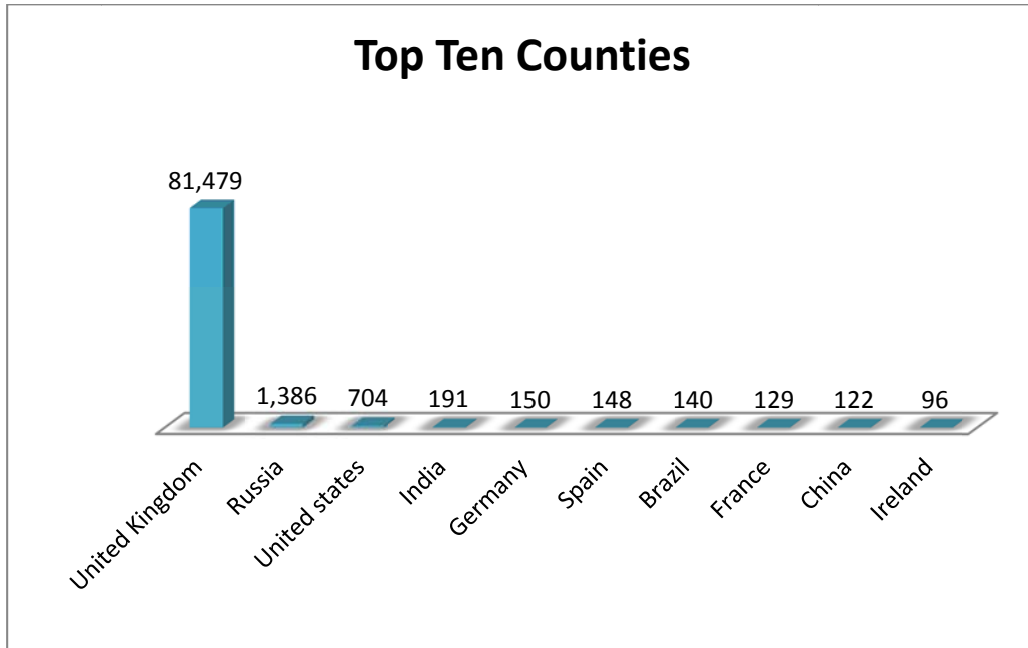

## The CLF Website

Data extracted from Google Analytics September August 2014- July 2015

- Total number of hits **85,982**
- Page Views **268,004**