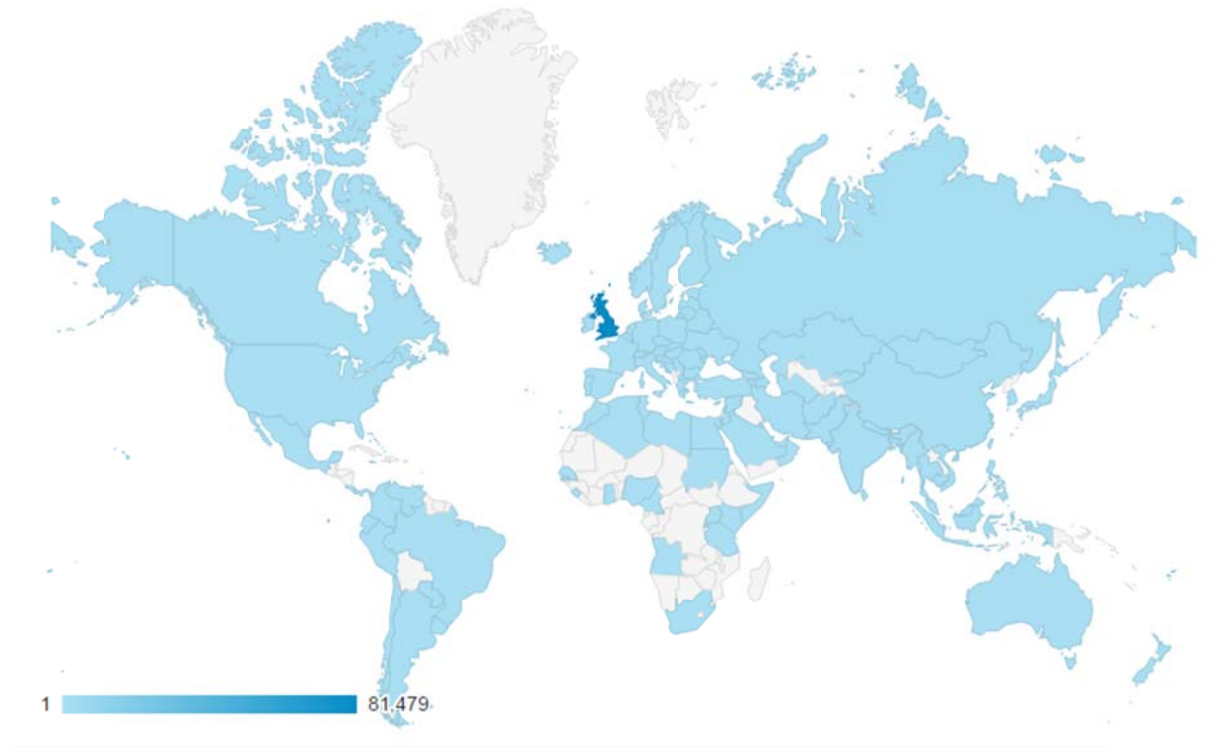

## The CLF Website

Data extracted from Google Analytics September August 2014- July 2015

- Total number of hits **85,982**
- Page Views **268,004**

### Top Ten Pages

### How Did They Find Us?

The CLF website has received hits from every country in blue-

**facebook**

346 likes

**twitter**

2, 076 followers

The CLF Facebook page was established in 2007 via weekly reports, from Facebook insights, I receive data which informs me that we have on average 200 people per week looking at our page.