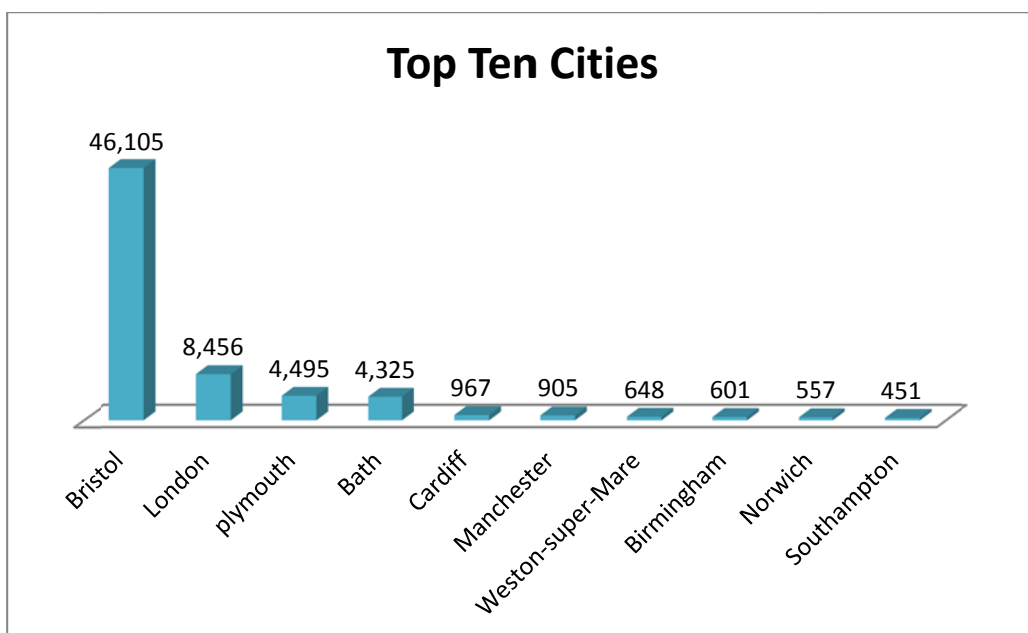

## The CLF Website

Data extracted from Google Analytics September August 2014- July 2015

- Total number of hits **85,982**
- Page Views **268,004**